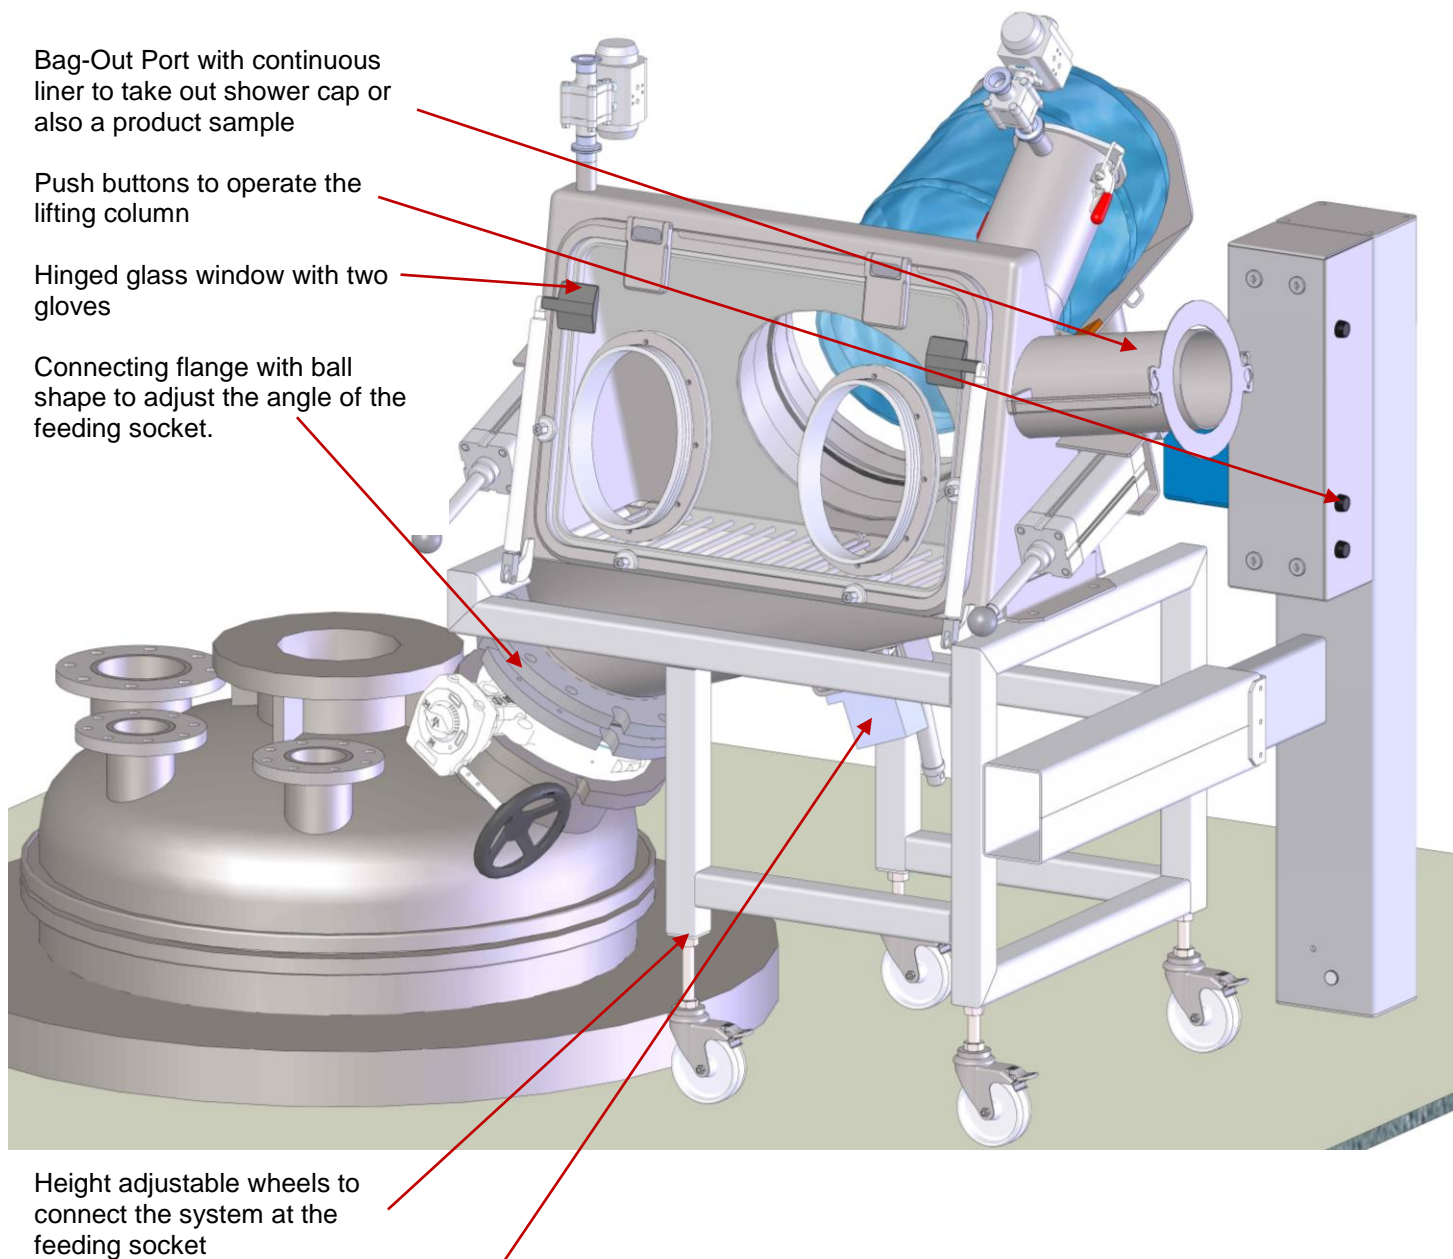

Contained Drum Unloading Type “SmartDock-Isolator compact”
NEW with higher safety! Product in drum is always
isolated by 2 liners!

Easiest liner docking with the unique, patented docking system
“SmartDock-Advanced”
Optionally with 2-liner-isolation

Vibrator powered by pressurized air

- Containment Docking
- Solids calibration
- Lift-and Tilting devices
- Container-and Drum Blending
- Filling / emptying / dosing

CH-4431 Bennwil
Tel. +41-(0)61-956 91 91
Fax +41-(0)61-956 91 90
info@rubitec.ch
www.rubitec.ch

rubitec ag

Contained Drum Unloading Type “SmartDock-Isolator compact”
NEW with higher safety! Product in drum is always
isolated by 2 liners!

Easiest liner docking with the unique, patented
docking system “SmartDock-Advanced”
Optionally with 2-liner-isolation