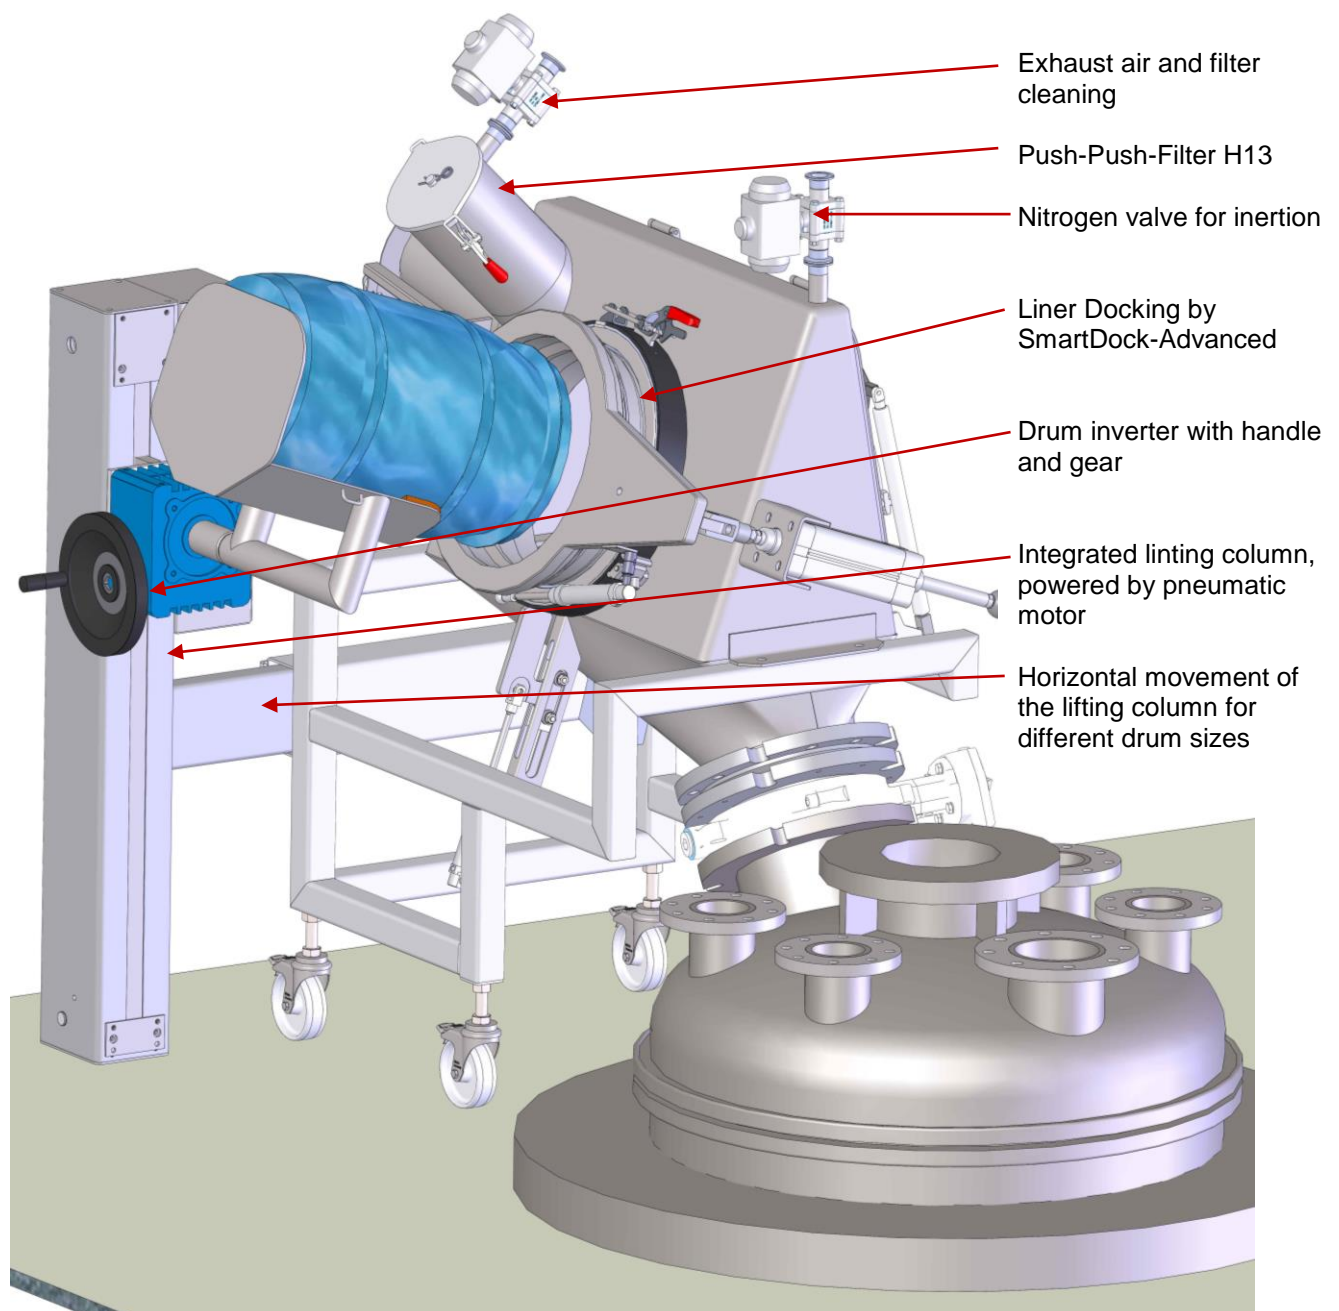

Contained Drum Unloading Type “SmartDock-Isolator compact”
NEW with higher safety! Product in drum is always
isolated by 2 liners!

Easiest liner docking with the unique, patented docking system
“SmartDock-Advanced”
Optionally with 2-liner-isolation

Vibrator powered by pressurized air

- Containment Docking
- Solids calibration
- Lift-and Tilting devices
- Container-and Drum Blending
- Filling / emptying / dosing

CH-4431 Bennwil
Tel. +41-(0)61-956 91 91
Fax +41-(0)61-956 91 90
info@rubitec.ch
www.rubitec.ch

rubitec ag

Contained Drum Unloading Type “SmartDock-Isolator compact”
NEW with higher safety! Product in drum is always
isolated by 2 liners!

Easiest liner docking with the unique, patented
docking system “SmartDock-Advanced”
Optionally with 2-liner-isolation